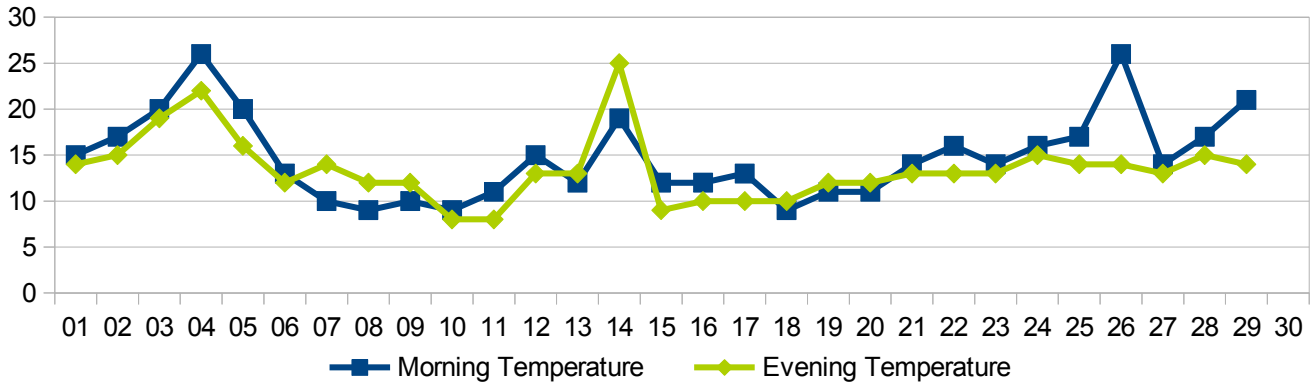

September 2013 Guerrilla Podcasts : Home Grown Weather Information

Last Rainfall : 25 September 2013

Last Frost : #N/A

Average Morning Temperature	15	Average Evening Temperature	13
Highest Morning Temperature	26	Highest Evening Temperature	25
Lowest Morning Temperature	9	Lowest Evening Temperature	8